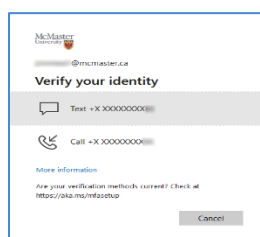

NEED SUPPORT?

All FHS DB User Guides can be found on the [FHS DB website](#)