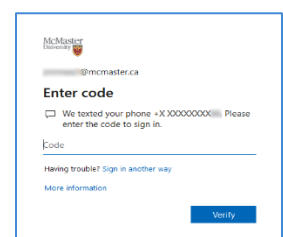

## LOGIN WITH MACID

To login to FHS DB please click on the link below.

<https://fhsdb.mcmaster.ca/>

**McMaster Staff & Faculty** with a MacID, must login using the Blue button.

**Non McMaster** users may use the alternate login option, using their email address and password.

## MULTI-FACTOR AUTHENTICATION

**McMaster Staff & Faculty:** Once you click the blue button above- follow the Multi-factor authentication process to login.

If you have any issues with MFA, please contact [CSU](#)